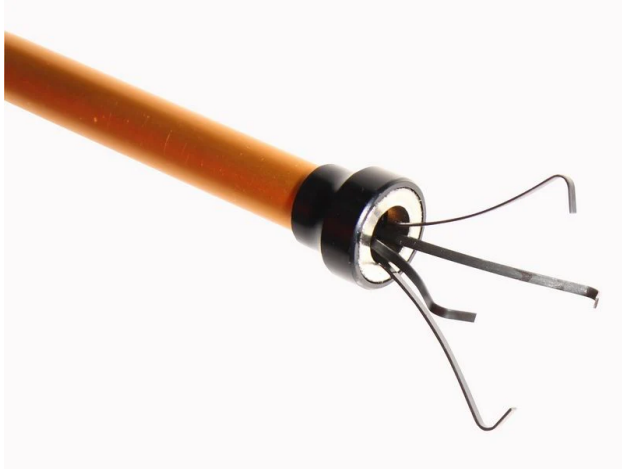

23 Exhibition Drive, Malaga Western Australia

Monday - Friday 7am-5pm + Sat 8am-4pm

Sales Centre for Sales, Advice + Orders

T +61 8 9209 7400

hello@beyondtools.com

PICK UP TOOL 4 JAW, 24" - SP31506 BY SP TOOLS

SKU	Option	Part #	Price
8710079		SP31506	\$40.95

Model	
Type	Pick Up Tool
SKU	8710079
Part Number	SP31506
Barcode	9330514013144
Brand	SP Tools
Packaging + Shipping	
Shipping Weight (Gross)	1.48 kg

Flexible Shaft
Easy Retrieval of Small Parts