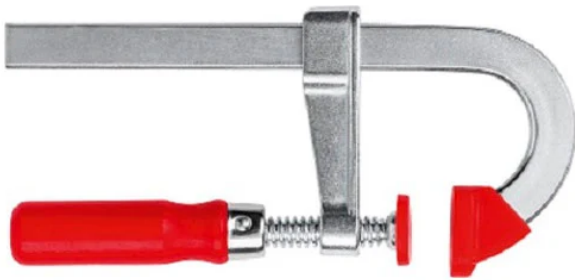

23 Exhibition Drive, Malaga Western Australia

Monday - Friday 7am-5pm + Sat 8am-4pm

Sales Centre for Sales, Advice + Orders

T +61 8 9209 7400

hello@beyondtools.com

100MM X 50MM QUICK ACTION LIGHT DUTY CLAMP LMU15/5 BY BESSEY

SKU	Option	Part #	Price
8709501		LMU15/5	\$15.9

Model	
Type	Bar Clamp
SKU	8709501
Part Number	LMU15/5
Barcode	4008158032566
Brand	Bessey
Size	150mm x 50mm
Packaging + Shipping	
Shipping Weight (Gross)	1.48 kg

Light duty applications where obstacles can be 'stepped over' for a secure and more stable clamping platform in those hard to get at places

One piece U jaw rail is made from quality steel drawn for durability and strength

Sliding jaw is made from toughened die cast zinc which is light, stable and break resistant

Protective plastic cap on pressure pad

Plated square acme threaded spindle with an ergonomic painted hardwood handle