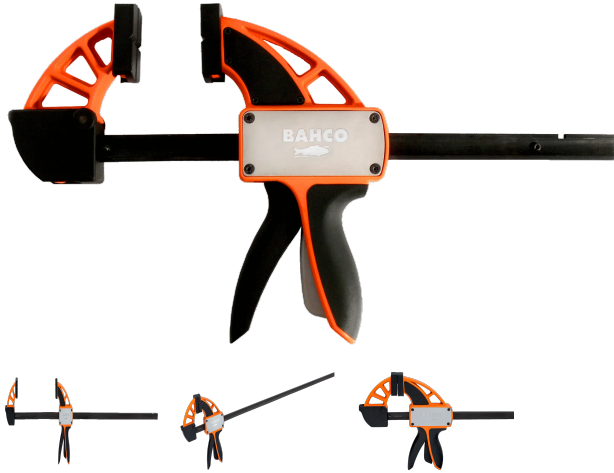

QUICK CLAMPS WITH 200 KG FORCE QCB-450 BY BAHCO

SKU	Option	Part #	Price
8707550		QCB-450	\$42

Model	
Type	Quick Clamp
SKU	8707550
Part Number	QCB-450
Barcode	7314150135950
Brand	Bahco
Packaging + Shipping	
Shipping Weight (Gross)	1.48 kg

Product Details

- QCB clamp has a force of 200 kg
- A wider range up to 1250 mm in length
- Can also be used as a spreader
- Variable speed trigger mechanism increases power as the head makes contact with the work piece
- Replaceable gripping pads
- Variable speed mechanism makes it easier to reach high clamping force
- Removable pads with V-groove
- Easy to adapt to a spreader with the spreader button
- Easy-access release mechanism
- Comfortable handle for use at any angle; upside down, front to back