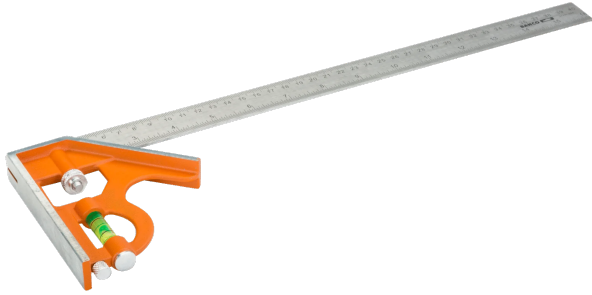

23 Exhibition Drive, Malaga Western Australia

Monday - Friday 7am-5pm + Sat 8am-4pm

Sales Centre for Sales, Advice + Orders

T +61 8 9209 7400

hello@beyondtools.com

SLIDING COMBINATION SQUARES WITH METAL SCRIBER - CS150 BY BAHCO

SKU	Option	Part #	Price
8706254		CS150	\$16.7

Model	
Type	Combination Square
SKU	8706254
Part Number	CS150
Barcode	7314150125241
Brand	Bahco
Packaging + Shipping	
Shipping Weight (Gross)	1.48 kg

Product Details

For marking 45° and 90°

Easy to use combination square with both metric and imperial markings

Adjustable depth for repeated marking and scribing

Built-in level bubble for approximate marking. Includes a metal scriber housed in the handle.