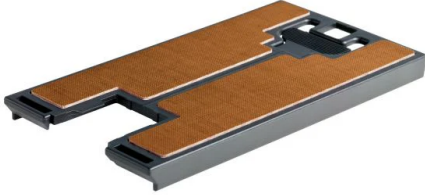

23 Exhibition Drive, Malaga Western Australia

Monday - Friday 7am-5pm + Sat 8am-4pm

Sales Centre for Sales, Advice + Orders

T +61 8 9209 7400

hello@beyondtools.com

HARD FIBRE BASE PLATE FOR CARVEX - 497299 BY FESTOOL

SKU	Option	Part #	Price
8706170		497299	\$42

Model	
Type	Base Plate
SKU	8706170
Part Number	497299
Barcode	4014549141465
Brand	Festool
Technical - Main	
Colour Name	Black
Packaging + Shipping	
Shipping Weight (Gross)	1.48 kg

Interchangeable durable laminated fabric jigsaw base plate for use when cutting wood or similar materials.