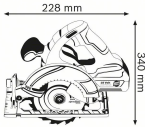

## 18V 165MM CIRCULAR SAW GKS18V-LIBB (060166H040) BY BOSCH

SKU	Option	Part #	Price
8704383		GKS18V-LIBB	\$259

Model	
Type	Circular Saw
SKU	8704383
Part Number	GKS18V-LIBB
Barcode	3165140483216
Brand	Bosch
Packaging + Shipping	
Shipping Weight (Gross)	1.48 kg

Best-in-class cutting performance

Cut up to 50 chipboards (900 x 19 mm) to length with only one battery charge

Electronic Motor Protection (EMP) protects the motor against overload and ensures a long lifetime

Mobile, powerful tool: makes cuts up to 51 mm deep

**Specifications:**

No-load speed: 3,900 rpm

Saw blade diameter: 165 mm

Saw blade bore diameter: 20 mm

Battery voltage: 18 V

Packaging dimensions (width x length x height): 263 x 382 x 235 mm

**Cutting depth:**

Max. cutting capacity in wood (90 °): 51 mm

Max. cutting capacity in wood (45 °): 40 mm