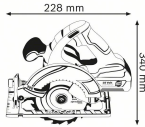

## 18V 165MM CIRCULAR SAW GKS18V-LIBB (060166H040) BY BOSCH

SKU	Option	Part #	Price
8704383		GKS18V-LIBB	\$259

Model	
Type	Circular Saw
SKU	8704383
Part Number	GKS18V-LIBB
Barcode	3165140483216
Brand	Bosch
Packaging + Shipping	
Shipping Weight (Gross)	1.48 kg

Best-in-class cutting performance

Cut up to 50 chipboards (900 x 19 mm) to length with only one battery charge

Electronic Motor Protection (EMP) protects the motor against overload and ensures a long lifetime

Mobile, powerful tool: makes cuts up to 51 mm deep

**Specifications:**

No-load speed: 3,900 rpm

Saw blade diameter: 165 mm

Saw blade bore diameter: 20 mm

Battery voltage: 18 V

Packaging dimensions (width x length x height): 263 x 382 x 235 mm

**Cutting depth:**

Max. cutting capacity in wood (90 °): 51 mm

Max. cutting capacity in wood (45 °): 40 mm