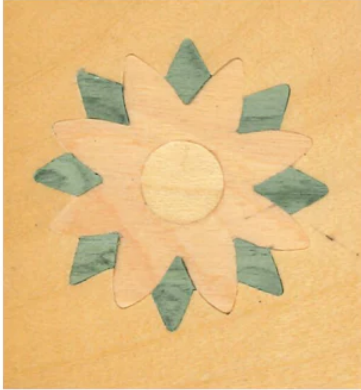

23 Exhibition Drive, Malaga Western Australia

Monday - Friday 7am-5pm + Sat 8am-4pm

Sales Centre for Sales, Advice + Orders

T +61 8 9209 7400

hello@beyondtools.com

47MM X 44MM VENEER MOTIF INLAY E2013

SKU	Option	Part #	Price
8704028		E2013	\$10

Model	
Type	Veneer Inlay Motif
SKU	8704028
Part Number	E2013
Barcode	08704028
Brand	Hardware for Creative Finishes
Packaging + Shipping	
Shipping Weight (Gross)	1.48 kg

Ideal for Marquetry in Furniture or Box Making adding a striking feature. Size and colour are approximate (each motif is unique and individual). We also stock a comprehensive range of Decorative Veneer Stringing Inlay Banding and Veneer Inlay Banding.