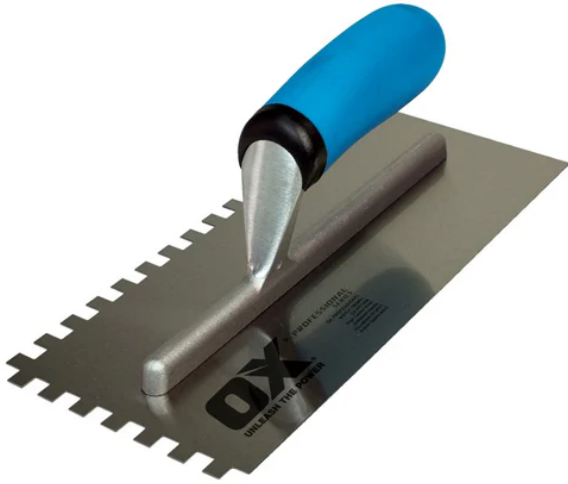

23 Exhibition Drive, Malaga Western Australia

Monday - Friday 7am-5pm + Sat 8am-4pm

Sales Centre for Sales, Advice + Orders

T +61 8 9209 7400

hello@beyondtools.com

6X6 NOTCH TROWEL OX-P013406 BY OX PROFESSIONAL

SKU	Option	Part #	Price
8702751		OX-P013406	\$23.95

Model	
Type	Trowels
SKU	8702751
Part Number	OX-P013406
Barcode	9341231024146
Brand	Ox
Packaging + Shipping	
Shipping Weight (Gross)	1.48 kg

6x6 Notch Trowel OX-P013406 by Ox Professional

Features:-

- Carbon steel blade
- DURAGRIP handle
- Aluminium shank