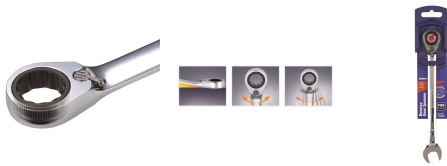

## 21MM COMBINATION GEAR SPANNER METRIC REVERSIBLE K030043 BY KINCROME

SKU	Option	Part #	Price
8701025		K030043	\$79.95

<b>Model</b>	
Type	Combination Spanner
SKU	8701025
Part Number	K030043
Barcode	9312753903677
Brand	Kincrome
Size	21mm
<b>Technical - Main</b>	
Finish	Mirror Polish
Imperial (SAE) / Metric / Torx	Metric
Material	Chrome Vanadium Steel (Cr-V)
Offset (Degrees)	13
<b>Dimensions</b>	
Product Length	329 mm
Product Width	64 mm
Product Height	31 mm
Product Weight (Net Weight)	0.39 kg
<b>Packaging + Shipping</b>	
Shipping Weight (Gross)	0.39 kg

The Kincrome Gear Spanner has all the benefits of standard spanners and more. The strong fine gear ratcheting ring end needs as little as 5 ° of sweep to move fastener, a standard fixed ring end needs a minimum of 30 °, or 6 times the area. The narrow and thin head, combined with fine gear tooth design makes the Kincrome Gear Spanner suitable for working in tight and hard to access areas where a ratchet and socket will not fit.