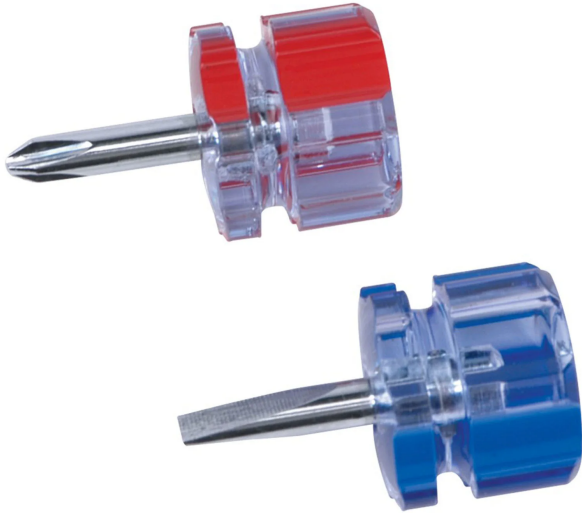

## SCREWDRIVER SET 2PCE MINI STUBBY - K5060 BY KINCROME

SKU	Option	Part #	Price
8700907		K5060	\$16.95

Model	
Type	Hand Tools
SKU	8700907
Part Number	K5060
Barcode	9312753921602
Brand	Kincrome
Packaging + Shipping	
Shipping Weight (Gross)	0.0 kg

### FEATURES

Blades manufactured from S3 SVCM Alloy Steel, hardened, tempered and satin chrome plated