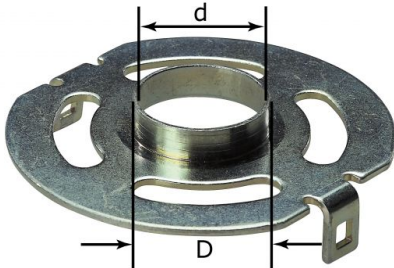

## COPYING RING 27MM FOR OF 1400 - 492184 BY FESTOOL

| SKU     | Option | Part # | Price  |
|---------|--------|--------|--------|
| 8700685 |        | 492184 | \$59.5 |

| Model                   |               |
|-------------------------|---------------|
| Type                    | Copying Ring  |
| SKU                     | 8700685       |
| Part Number             | 492184        |
| Barcode                 | 4014549032961 |
| Brand                   | Festool       |
| Technical - Main        |               |
| Colour Name             | Black         |
| Packaging + Shipping    |               |
| Shipping Weight (Gross) | 1.48 kg       |

Copying ring for reliable guidance of the router when routing with a template. The shape of the template plays no role here.

The copying ring can be used without tools  
It is self-centring thanks to the conical holder on the OF 1400 suitable for cutters up to 22 mm in diameter

Main applications

For gauging routing templates, inserted in router without using tools