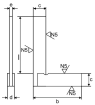

PRECISION SQUARE 250MM (10") 150640 BY SOBA

SKU	Option	Part #	Price
8601471		150640	\$44.95

Model	
Type	Precision Square
SKU	8601471
Part Number	150640
Brand	Soba
Size	250mm (10")
Features	
Standard Inclusions	1 x 250mm (10") Precision Square (150579)
Packaging + Shipping	
Shipping Weight (Gross)	1.48 kg

All squares are precision ground. Beams and blades are ground for parallelism, squareness of both the edges of the blade is maintained with both the faces of the stock. The HS series have only hardened blades. The HH series of square have both the blades as well as the stock hardened. Extremely useful for setting up workshop equipment.