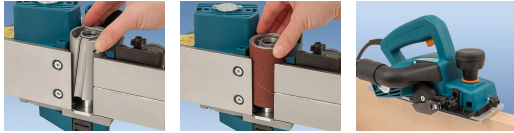

700W DUO PLANER CE223X BY VIRUTEX

SKU	Option	Part #	Price
8600959		CE223XDUO	\$599

Model	
Type	Planer
SKU	8600959
Part Number	CE223XDUO
Brand	Virutex
Packaging + Shipping	
Shipping Weight (Gross)	6.0 kg

The DUO planer is a total new concept. Equipped with interchangeable tool holders for helicoidal blade and sanding roller.

Revolutionary, light, and easy-to-use double hand planer. Easy to adapt to the wanted finishing, just changing the tool holder with a helicoidal blade or sanding roller in few minutes.

Equipped from the factory with a cutter holder for helicoidal blade allowing perfect planing without marks, and with an abrasive roller for sanding several kinds of materials: wood and its products, solid surface materials, synthetic materials, stripping paints on flat surfaces...