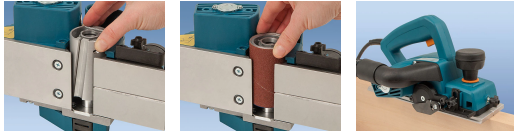

**700W DUO PLANER CE223X BY VIRUTEX**

SKU	Option	Part #	Price
8600959		CE223XDUO	\$599

Model	
Type	Planer
SKU	8600959
Part Number	CE223XDUO
Brand	Virutex
Packaging + Shipping	
Shipping Weight (Gross)	6.0 kg

**The DUO planer is a total new concept. Equipped with interchangeable tool holders for helicoidal blade and sanding roller.**

Revolutionary, light, and easy-to-use double hand planer. Easy to adapt to the wanted finishing, just changing the tool holder with a helicoidal blade or sanding roller in few minutes.

Equipped from the factory with a cutter holder for helicoidal blade allowing perfect planing without marks, and with an abrasive roller for sanding several kinds of materials: wood and its products, solid surface materials, synthetic materials, stripping paints on flat surfaces...