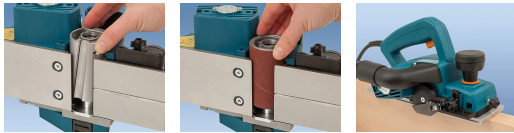

700W DUO PLANER CE223X BY VIRUTEX

SKU	Option	Part #	Price
8600959		CE223XDUO	\$599

Model	
Type	Planer
SKU	8600959
Part Number	CE223XDUO
Brand	Virutex
Packaging + Shipping	
Shipping Weight (Gross)	6.0 kg

The DUO planer is a total new concept. Equipped with interchangeable tool holders for helicoidal blade and sanding roller.

Revolutionary, light, and easy-to-use double hand planer. Easy to adapt to the wanted finishing, just changing the tool holder with a helicoidal blade or sanding roller in few minutes.

Equipped from the factory with a cutter holder for helicoidal blade allowing perfect planing without marks, and with an abrasive roller for sanding several kinds of materials: wood and its products, solid surface materials, synthetic materials, stripping paints on flat surfaces...