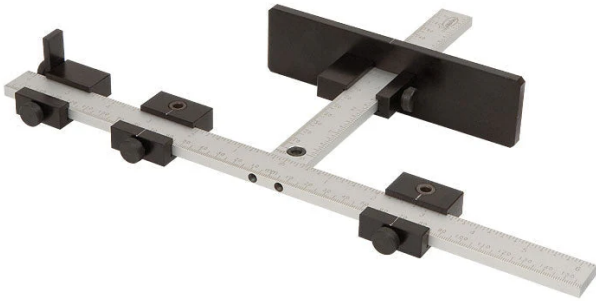

T MULTIGUIDE PMT111 BY VIRUTEX

SKU	Option	Part #	Price
8600780		PMT111/1146533	\$399

Model	
Type	Professional Accessory
SKU	8600780
Part Number	PMT111/1146533
Barcode	8421752089266
Brand	Virutex
Packaging + Shipping	
Shipping Weight (Gross)	1.48 kg

Forget all your old templates with this new multiguide.

The PMT111 is an indispensable positioning guide for cabinetmaking, furniture manufacturing...

Reversible precision multiguide. It allows all drillings pitch 32 mm on cupboards, wardrobes, etc...