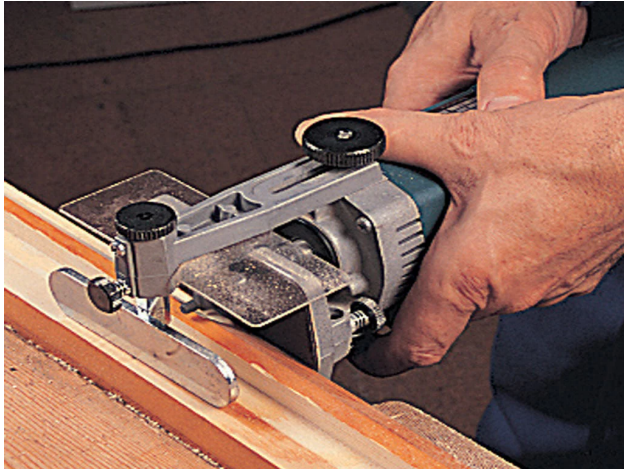

## SLIDING SHOE 1250040 BY VIRUTEX

SKU	Option	Part #	Price
8600745		1250040	\$20

Model	
Type	Accessory
SKU	8600745
Part Number	1250040
Brand	Virutex
Packaging + Shipping	
Shipping Weight (Gross)	1.48 kg