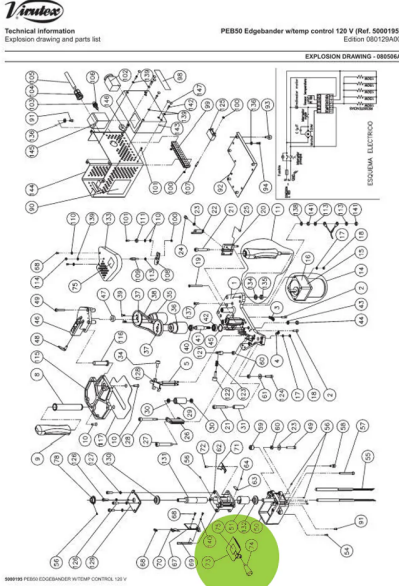

COVER LID 5006453 SUIT PEB50 PORTABLE EDGE BANDER GLUE POT BY VIRUTEX

SKU	Option	Part #	Price
8600217		5006453	\$58

Model	
Type	Spare Parts
SKU	8600217
Part Number	5006453
Brand	Virutex
Country of Origin	
Manufactured in	Spain
Packaging + Shipping	
Shipping Weight (Gross)	1.48 kg

Spare Part # 73 on Parts Diagram for PEB50.