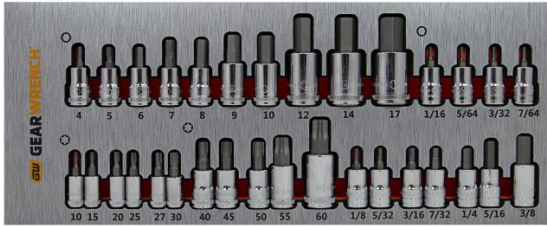

23 Exhibition Drive, Malaga Western Australia

Monday - Friday 7am-5pm + Sat 8am-4pm

Sales Centre for Sales, Advice + Orders

T +61 8 9209 7400

hello@beyondtools.com

1/4", 3/8" & 1/2" DRIVE HEX AND TORX® BIT SET IN EVA TRAY 32PCE 83994 BY GEARWRENCH

SKU	Option	Part #	Price
8300627		83994	\$129.95

Model	
Type	Allen / Hex Key Set
SKU	8300627
Part Number	83994
Barcode	9337103017163
Brand	Gearwrench
Technical - Main	
Drive Type	1/2", 3/8" & 1/4" Drive
Packaging + Shipping	
Shipping Weight (Gross)	1.48 kg

Features

Perfect fit for GEARWRENCH Tool Chest Drawer