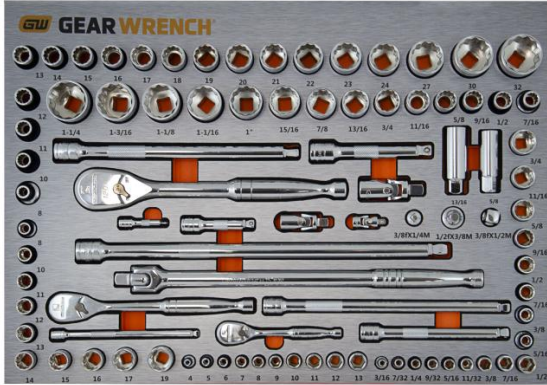

23 Exhibition Drive, Malaga Western Australia

Monday - Friday 7am-5pm + Sat 8am-4pm

Sales Centre for Sales, Advice + Orders

T +61 8 9209 7400

hello@beyondtools.com

1/4", 3/8" & 1/2" DRIVE METRIC & SAE SOCKET 90PCE SET IN EVA TRAY 83992 BY GEARWRENCH

SKU	Option	Part #	Price
8300625		83992	\$369.95

Model	
Type	Socket Set
SKU	8300625
Part Number	83992
Barcode	9337103017200
Brand	Gearwrench
Technical - Main	
Drive Type	1/4", 3/8" & 1/2" Drive
Packaging + Shipping	
Shipping Weight (Gross)	1.48 kg

Features

3/8" Wobble Extension 3", 6" & 10"

Breaker Bar and more

Dimension: 555 x 395 x 30mm