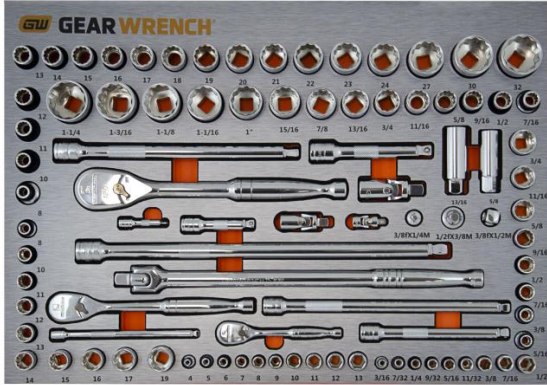

## 1/4", 3/8" & 1/2" DRIVE METRIC & SAE SOCKET 90PCE SET IN EVA TRAY 83992 BY GEARWRENCH

SKU	Option	Part #	Price
8300625		83992	\$369.95

Model	
Type	Socket Set
SKU	8300625
Part Number	83992
Barcode	9337103017200
Brand	Gearwrench
Technical - Main	
Drive Type	1/4", 3/8" & 1/2" Drive
Packaging + Shipping	
Shipping Weight (Gross)	1.48 kg

### Features

3/8" Wobble Extension 3", 6" & 10"

Breaker Bar and more

Dimension: 555 x 395 x 30mm