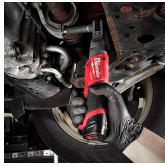

12V 3/8" RATCHET BARE (TOOL ONLY) M12FIR38-0 BY MILWAUKEE

SKU	Option	Part #	Price
8200873		M12FIR38-0	\$309

Model	
Type	Ratchet
SKU	8200873
Part Number	M12FIR38-0
Barcode	4892210157287
Brand	Milwaukee
Size	12V
Technical - Main	
Motor Speed - No Load	0-200
Dimensions	
Product Weight (Net Weight)	1.1 kg
Warranty	
Warranty	5 Years
Packaging + Shipping	
Shipping Weight (Gross)	1.1 kg

The M12 FUEL™ 3/8" Ratchet provides both the torque and compact size to complete demanding fastening applications on the jobsite. With up to 74Nm of max torque and 200 RPM, this tool is the ideal fastening solution for automotive mechanics, maintenance and repair professionals who demand maximum performance and convenient portability. A low profile head and cordless design allows for our users to have more access in tight spaces than competitive units. With the industry leading M12 FUEL™ technology, a reinforced mechanism and investment cast steel yoke housing, this ratchet can withstand daily jobsite wear and tear for years of reliable use. Eliminate the constant maintenance of pneumatic ratchets and the nuisance of the air hose in the shop with the M12 FUEL™ Ratchet, which delivers the maximum portability and productivity for the professional user.

Features:

Pneumatic ratchet performance with up to 74Nm max torque. Low profile head design allows users for more access in tight spaces Delivers 200rpm for increased productivity. The industry leading M12 FUEL™ technology, a reinforced mechanism and investment cast steel yoke housing provides greater durability for the professional user. Variable speed metal trigger provides ultimate control of the tool. Premium rubber overmold withstands corrosive materials and provides increased comfort when in use.