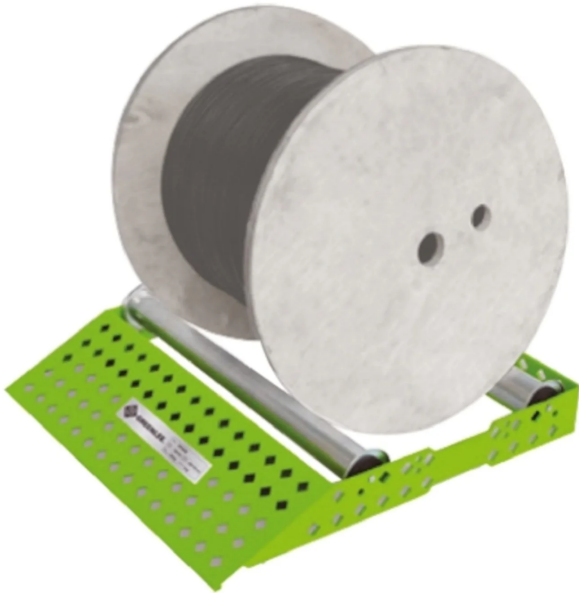

CABLE DRUM ROLLER (1 SHELF) 52055384 BY GREENLEE

SKU	Option	Part #	Price
8043479		52055384	\$979

Model	
Type	Cable Drum Roller
SKU	8043479
Part Number	52055384
Brand	Greenlee
Technical - Main	
Working Load Capacity	250 kg
Packaging + Shipping	
Shipping Weight (Gross)	11.0 kg
Packaging	Cardboard Box

Easy roller cable drum unwinder. This heavy-duty Cable Drum Roller (1 Shelf) by Greenlee features a convenient and smooth unwinding process, making it effortless to access and use your cable. Perfect for professionals and DIY enthusiasts alike, this roller is designed for maximum efficiency and convenience.

Features

Light - 30% less weight

Easy loading and unloading of heavy cable drums thanks to the shallow inclined ramp

Rollers with integrated side guides

Possible to fit to the cable drum diameter