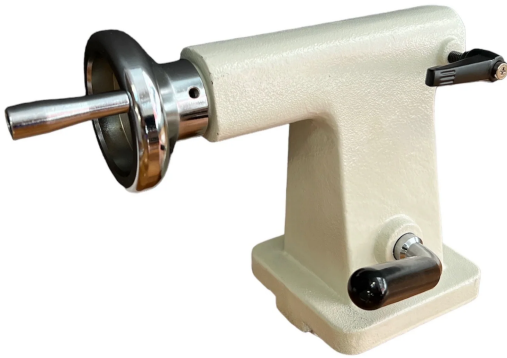

**TAILSTOCK SUIT WL1220A BY WOODFAST**

SKU	Option	Part #	Price
8043171		WF-TS-WL1220A	\$215

Model	
Type	Spare Part - Lathe - Tail Stock
SKU	8043171
Part Number	WF-TS-WL1220A
Brand	Woodfast
Packaging + Shipping	
Shipping Weight (Gross)	15.48 kg

Tailstock suit WL1220A by Woodfast.

Discover the essential companion for your lathe operations with our Tail Stocks. Designed for precision and stability, our tail stocks provide crucial support to your workpieces, ensuring accurate and controlled turning. Whether you're a seasoned professional or a hobbyist, our tail stocks are crafted to enhance your turning experience, allowing you to achieve optimal results with confidence. Explore the perfect balance of reliability and performance – upgrade your lathe setup with our high-quality tail stocks today.