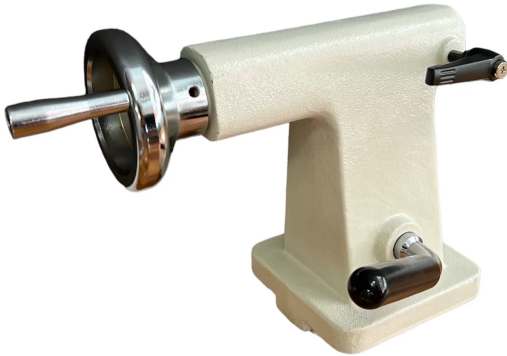

TAILSTOCK SUIT WL1220A BY WOODFAST

SKU	Option	Part #	Price
8043171		WF-TS-WL1220A	\$215

Model	
Type	Spare Part - Lathe - Tail Stock
SKU	8043171
Part Number	WF-TS-WL1220A
Brand	Woodfast
Packaging + Shipping	
Shipping Weight (Gross)	15.48 kg

Tailstock suit WL1220A by Woodfast.

Discover the essential companion for your lathe operations with our Tail Stocks. Designed for precision and stability, our tail stocks provide crucial support to your workpieces, ensuring accurate and controlled turning. Whether you're a seasoned professional or a hobbyist, our tail stocks are crafted to enhance your turning experience, allowing you to achieve optimal results with confidence. Explore the perfect balance of reliability and performance - upgrade your lathe setup with our high-quality tail stocks today.