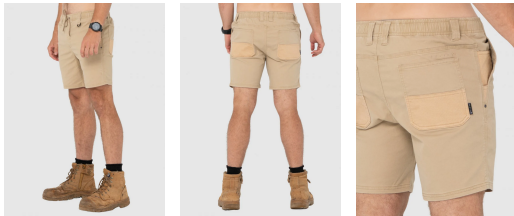

23 Exhibition Drive, Malaga Western Australia

Monday - Friday 7am-5pm + Sat 8am-4pm

Sales Centre for Sales, Advice + Orders

T +61 8 9209 7400

hello@beyondtools.com

HEAVY LIFTS 17 ELASTIC SHORT

SKU	Option	Part #	Price
8002002	Size: 30, Colour: Khaki	WKM1087-KHA-30	\$79
9304344	Size: 32, Colour: Khaki	WKM1087-KHA-32	\$79
9304345	Size: 34, Colour: Khaki	WKM1087-KHA-34	\$79
9304346	Size: 36, Colour: Khaki	WKM1087-KHA-36	\$79
8002004	Size: 38, Colour: Khaki	WKM1087-KHA-38	\$79

Model	
Type	Mens Walkshorts Other
SKU	8002002
Part Number	WKM1087-KHA-30
Brand	Rusty
Packaging + Shipping	
Shipping Weight (Gross)	0.4 kg

Description

Straight Fit / Elastic Waist And 17 Outseam - Vintage Wash.

Material: Cotton Stretch Twill - 215 Gsm

Options

WKM1087-KHA-32

WKM1087-KHA-30

WKM1087-KHA-36

WKM1087-KHA-34

WKM1087-KHA-38