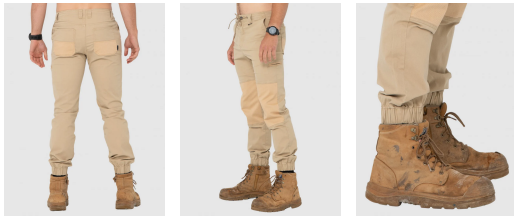

23 Exhibition Drive, Malaga Western Australia

Monday - Friday 7am-5pm + Sat 8am-4pm

Sales Centre for Sales, Advice + Orders

T +61 8 9209 7400

hello@beyondtools.com

UNDER TAKING CUFFED PANT

SKU	Option	Part #	Price
8001959	Size: 30, Colour: Khaki	T21-PAM1058-KHA-30	\$109
9304365	Size: 32, Colour: Khaki	PAM1058-KHA-32	\$109
9304366	Size: 34, Colour: Khaki	PAM1058-KHA-34	\$109
9304367	Size: 36, Colour: Khaki	PAM1058-KHA-36	\$109
8001960	Size: 38, Colour: Khaki		\$109

Model	
Type	Pants
SKU	8001959
Part Number	T21-PAM1058-KHA-30
Barcode	9356189163199
Brand	Rusty
Packaging + Shipping	
Shipping Weight (Gross)	0.6 kg

Description

Straight Fit / Structured Waist - Vintage Wash. Material: Cotton Stretch Twill - 215 Gsm