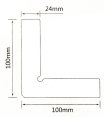

**CLAMPING SQUARES 867 BY DURATEC**

\$7.95 inc. GST

<b>Model</b>	
Type	Clamping Square
SKU	8001504
Part Number	DT86700006
Barcode	6929008676045
Brand	Duratec
<b>Packaging + Shipping</b>	
Shipping Weight (Gross)	0.16 g

**Features:**

- Made from high quality engineering plastic
- Easy to set 90 degree with other clamps
- 4 sizes available: 3",4",6",8"
- Image shows all 4 size options. 100mm (4") option has measurement markers in the same colour plastic as the square itself.