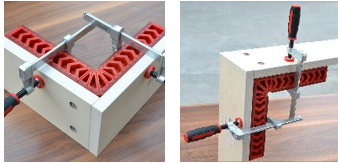

**CLAMPING SQUARES 867 BY DURATEC**

\$7.95 inc. GST

<b>Model</b>	
Type	Clamping Square
SKU	8001504
Part Number	DT86700006
Barcode	6929008676045
Brand	Duratec
<b>Packaging + Shipping</b>	
Shipping Weight (Gross)	0.16 g

**Features:**

- Made from high quality engineering plastic
- Easy to set 90 degree with other clamps
- 4 sizes available: 3",4",6",8"
- Image shows all 4 size options. 100mm (4") option has measurement markers in the same colour plastic as the square itself.