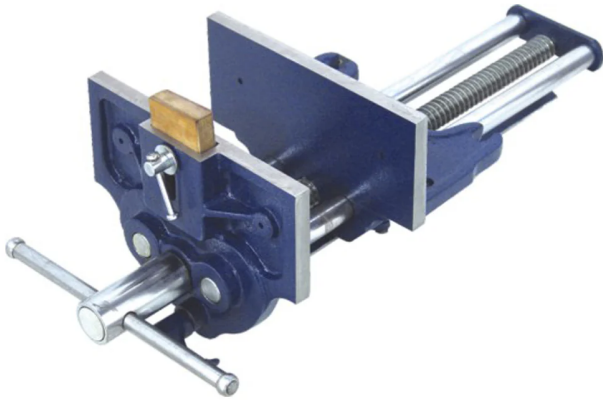

## 265MM (10-1/2") QUICK RELEASE BENCH VICE 110237 BY SOBA

SKU	Option	Part #	Price
8001350		110237	\$289

Model	
Type	Vice - Woodworking Vice
SKU	8001350
Part Number	110237
Brand	Soba
Size	265mm
Technical - Main	
Jaw Opening	265 mm
Jaw Width	265mm
Packaging + Shipping	
Shipping Weight (Gross)	1.48 kg

Easily adjustable, rugged machined sturdy vises. Cast iron body with hardened spindles and a movable jaw. Workpiece is very securely held by the vise due to the jaws becoming parallel when pressure is increased. The quick release is designed for one hand operation. Wooden jaws also can be used on this vise to ensure that delicate work is not damaged due to the secure holding. For the wooden jaws the vise has pre tapped holes.