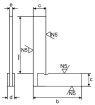

PRECISION SQUARE 300MM (12") 150645 BY SOBA

SKU	Option	Part #	Price
8001124		150645	\$49.95

Model	
Type	Precision Square
SKU	8001124
Part Number	150645
Brand	Soba
Size	300mm (12")
Features	
Standard Inclusions	1 x 300mm (12") Precision Square (150645)
Packaging + Shipping	
Shipping Weight (Gross)	1.48 kg

All squares are precision ground. Beams and blades are ground for parallelism, squareness of both the edges of the blade is maintained with both the faces of the stock. The HS series have only hardened blades. The HH series of square have both the blades as well as the stock hardened. Extremely useful for setting up workshop equipment.