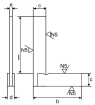

PRECISION SQUARE 225MM (9") 150630 BY SOBA

SKU	Option	Part #	Price
8001123		150630	\$39.95

Model	
Type	Precision Square
SKU	8001123
Part Number	150630
Brand	Soba
Size	225mm
Features	
Standard Inclusions	1 x 225mm (9") Precision Square (150630)
Packaging + Shipping	
Shipping Weight (Gross)	1.48 kg

All squares are precision ground. Beams and blades are ground for parallelism, squareness of both the edges of the blade is maintained with both the faces of the stock. The HS series have only hardened blades. The HH series of square have both the blades as well as the stock hardened. Extremely useful for setting up workshop equipment.