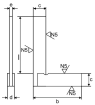

PRECISION SQUARE 200MM (8") 150625 BY SOBA

SKU	Option	Part #	Price
8001122		150625	\$38.95

Model	
Type	Precision Square
SKU	8001122
Part Number	150625
Brand	Soba
Size	200mm (8")
Features	
Standard Inclusions	1 x 200mm (8") Precision Square (150625)
Packaging + Shipping	
Shipping Weight (Gross)	1.48 kg

All squares are precision ground. Beams and blades are ground for parallelism, squareness of both the edges of the blade is maintained with both the faces of the stock. The HS series have only hardened blades. The HH series of square have both the blades as well as the stock hardened. Extremely useful for setting up workshop equipment.