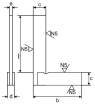

**PRECISION SQUARE 100MM (4") 150610 BY SOBA**

SKU	Option	Part #	Price
8001120		150610	\$17.95

<b>Model</b>	
Type	Precision Square
SKU	8001120
Part Number	150610
Brand	Soba
Size	100mm (4")
<b>Features</b>	
Standard Inclusions	1 x 100mm (4") Precision Square (150610)
<b>Packaging + Shipping</b>	
Shipping Weight (Gross)	1.48 kg

All squares are precision ground. Beams and blades are ground for parallelism, squareness of both the edges of the blade is maintained with both the faces of the stock. The HS series have only hardened blades. The HH series of square have both the blades as well as the stock hardened. Extremely useful for setting up workshop equipment.