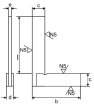

PRECISION SQUARE 50MM (2") 150600 BY SOBA

SKU	Option	Part #	Price
8001118		150600	\$15.95

Model	
Type	Precision Square
SKU	8001118
Part Number	150600
Brand	Soba
Size	50mm (2")
Features	
Standard Inclusions	1 x 50mm (2") Precision Square (150600)
Packaging + Shipping	
Shipping Weight (Gross)	1.48 kg

All squares are precision ground. Beams and blades are ground for parallelism, squareness of both the edges of the blade is maintained with both the faces of the stock. The HS series have only hardened blades. The HH series of square have both the blades as well as the stock hardened. Extremely useful for setting up workshop equipment.