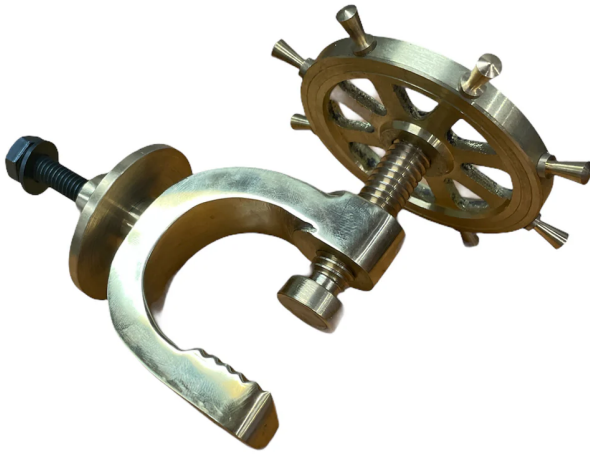

BRASS SHIP'S WHEEL NUT CRACKER 261275 BY SOBA

SKU	Option	Part #	Price
8001117		261275	\$49.95

Model	
Type	Woodturning Project Tool
SKU	8001117
Part Number	261275
Barcode	08001117
Brand	Soba
Packaging + Shipping	
Shipping Weight (Gross)	1.48 kg

Brass Ships Wheel Nut Cracker is ideal for woodturners looking to create that unique gift. Mount to a timber turned bowl or similar to create that unique nut cracking bowl. *Bowl pictured is not included and only a representation of what you could make with the Ships Wheel Nut Cracker.*