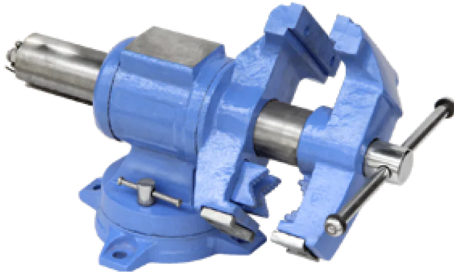

**125MM VICE WITH SWIVEL BASE (5") 110853 BY SOBA**

SKU	Option	Part #	Price
8001087		110853	\$199

<b>Model</b>	
Type	Vice - Bench Vice
SKU	8001087
Part Number	110853
Brand	Soba
Size	90mm (5")
<b>Technical - Main</b>	
Clamping Capacity / Span	75mm (3")
<b>Dimensions</b>	
Product Weight (Net Weight)	21 kg
<b>Country of Origin</b>	
Manufactured in	India
<b>Packaging + Shipping</b>	
Shipping Weight (Gross)	21.0 kg

Designed by SOBA, this high-quality bench vice is perfect for general and professional applications, it is mounted on a 360° swivel base for easy adjustment. Constructed from high quality materials, this vice is designed to be bolted onto a bench for secure clamping and holding of your work pieces. The fixed base and strong grip of the vice's jaws let you put full confidence in any professional applications.

**Features**

- Easily Adjustable positioning
- 360° swivel base
- Hardened enamel finish

**Specifications**

- Jaw Width: 100mm
- Jaw Opening: 115mm
- Size: 125mm