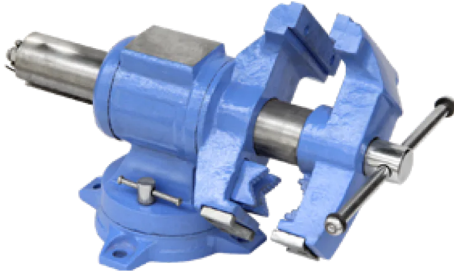

125MM VICE WITH SWIVEL BASE (5") 110853 BY SOBA

SKU	Option	Part #	Price
8001087		110853	\$199

Model	
Type	Vice - Bench Vice
SKU	8001087
Part Number	110853
Brand	Soba
Size	90mm (5")
Technical - Main	
Clamping Capacity / Span	75mm (3")
Dimensions	
Product Weight (Net Weight)	21 kg
Country of Origin	
Manufactured in	India
Packaging + Shipping	
Shipping Weight (Gross)	21.0 kg

Designed by SOBA, this high-quality bench vice is perfect for general and professional applications, it is mounted on a 360° swivel base for easy adjustment. Constructed from high quality materials, this vice is designed to be bolted onto a bench for secure clamping and holding of your work pieces. The fixed base and strong grip of the vice's jaws let you put full confidence in any professional applications.

Features

Easily Adjustable positioning

360° swivel base

Hardened enamel finish

Specifications

Jaw Width: 100mm

Jaw Opening: 115mm

Size: 125mm