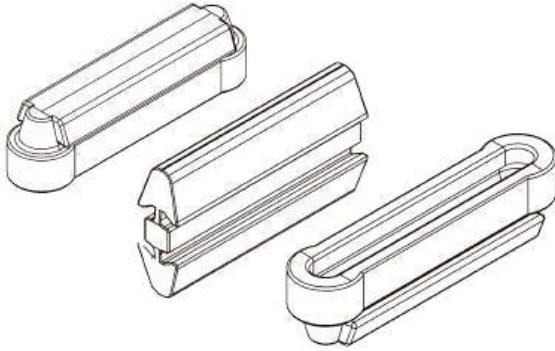

**BOX OF 300 FIXED CONNECTOR 7905009 BY VIRUTEX**

SKU	Option	Part #	Price
8000639		7905009	\$489

<b>Model</b>	
Type	Plastic Furniture Connector
SKU	8000639
Part Number	7905009
Brand	Virutex
<b>Packaging + Shipping</b>	
Shipping Weight (Gross)	1.48 kg