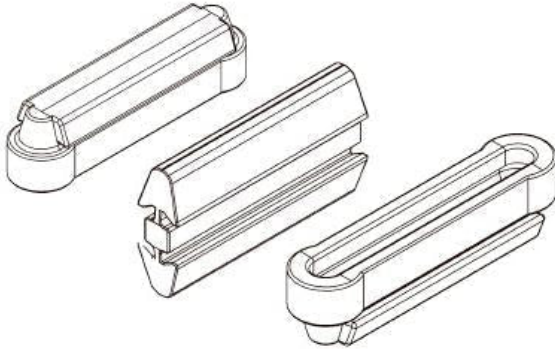

BOX OF 1000 FIXED CONNECTOR 7905008 BY VIRUTEX

SKU	Option	Part #	Price
8000638		7905008	\$1640

Model	
Type	Plastic Furniture Connector
SKU	8000638
Part Number	7905008
Brand	Virutex
Packaging + Shipping	
Shipping Weight (Gross)	1.48 kg