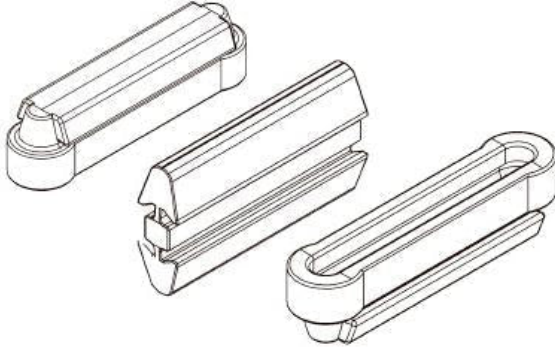

BOX OF 100 FIXED CONNECTOR 7905010 BY VIRUTEX

SKU	Option	Part #	Price
8000637		7905010	\$165

Model	
Type	Plastic Furniture Connector
SKU	8000637
Part Number	7905010
Brand	Virutex
Packaging + Shipping	
Shipping Weight (Gross)	1.48 kg