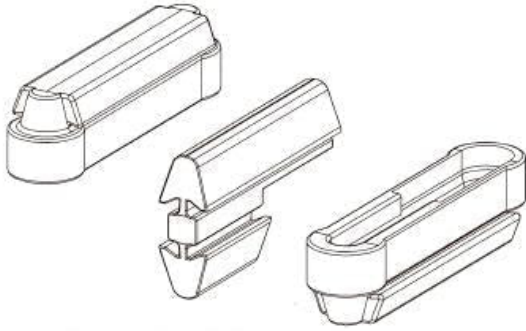

## DETACHABLE OVVO DOWEL STYLE CONNECTORS (100PCE) 7905007 BY VIRUTEX

SKU	Option	Part #	Price
8000636		7905007	\$199

Model	
Type	Plastic Furniture Connector
SKU	8000636
Part Number	7905007
Brand	Virutex
Packaging + Shipping	
Shipping Weight (Gross)	1.48 kg

Detachable OVVO Dowel Style Connectors (100Pce) 7905007 by Virutex.  
Removable invisible assembly for quick assembly of furniture including enabling easy transportation of flat packed furniture.