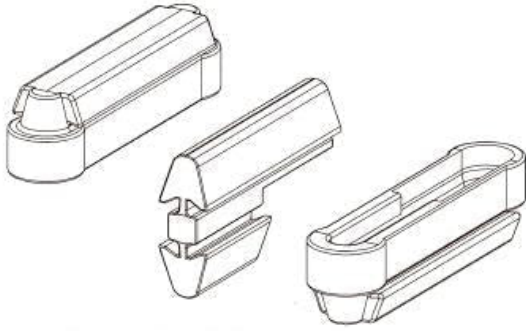

**BOX OF 300 DETACHABLE CONNECTORS 7905006 BY VIRUTEX**

SKU	Option	Part #	Price
8000635			\$495

<b>Model</b>	
Type	Plastic Furniture Connector
SKU	8000635
Brand	Virutex
<b>Packaging + Shipping</b>	
Shipping Weight (Gross)	1.48 kg