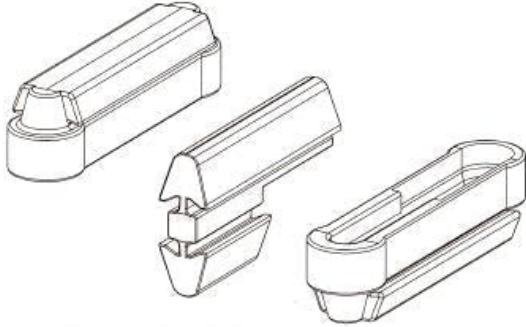

BOX OF 300 DETACHABLE CONNECTORS 7905006 BY VIRUTEX

| SKU | Option | Part # | Price |
|---------|--------|--------|-------|
| 8000635 | | | \$495 |

| Model | |
|-----------------------------|-----------------------------|
| Type | Plastic Furniture Connector |
| SKU | 8000635 |
| Brand | Virutex |
| Packaging + Shipping | |
| Shipping Weight (Gross) | 1.48 kg |