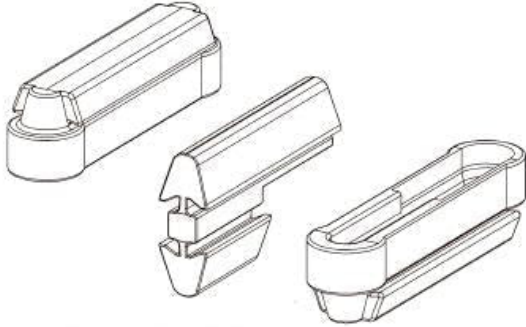

## BOX OF 1000 DETACHABLE CONNECTORS 7905005 BY VIRUTEX

SKU	Option	Part #	Price
8000634		7905005	\$1640

Model	
Type	Plastic Furniture Connector
SKU	8000634
Part Number	7905005
Brand	Virutex
Packaging + Shipping	
Shipping Weight (Gross)	1.48 kg