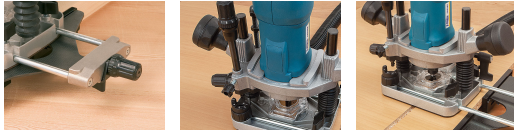

1000W ELECTRONIC ROUTER COMBI FR356Z BY VIRUTEX

SKU	Option	Part #	Price
8000379		FR356Z	\$599

Model	
Type	Router
SKU	8000379
Part Number	FR356Z
Brand	Virutex
Technical - Main	
Power Source	Corded
Motor Power (Input)	1.4HP (1050W)
Packaging + Shipping	
Shipping Weight (Gross)	1.48 kg

The FR356Z is a convertible multifunction router using different routing and trimming heads. Includes as standard a routing head providing a high precision routing and stability. Equipped with fast depth adjustment with 6 positions and lateral fence with fine adjustment and adjustable guides. It is equipped with a powerful 1,000 W motor with electronic speed control and an electronic system to maintain constant speed under load.