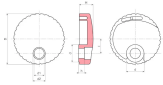

DOOR LOCK ECCENTRIC HANDWHEEL - T808L.T01 BY BOTECO

SKU	Option	Part #	Price
7753		T808L.T01	\$9.35

Model	
Type	Spare Parts - Handwheel
SKU	7753
Part Number	T808L.T01
Brand	Boteco
Technical - Main	
Material	Chrome Plated Steel
Packaging + Shipping	
Shipping Weight (Gross)	0.3 kg

FEATURES

Maximum reach without exceeding center point of interference

Jaws open wider than the handles for added reach in tight locations

Flush rivets for strength with a narrow profile

Compound joint allows access with minimal handle movement