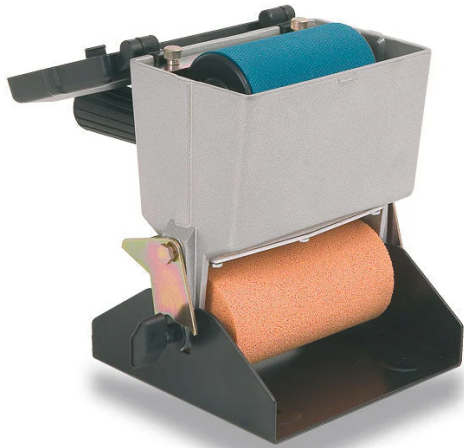

HAND GLUER WITH UPPER ROLLER EM25D BY VIRUTEX

SKU	Option	Part #	Price
6525		EM25D / 2500100	\$259

Model	
Type	Hand Gluer
SKU	6525
Part Number	EM25D / 2500100
Brand	Virutex
Packaging + Shipping	
Shipping Weight (Gross)	1.48 kg

Hand gluer for glueing large surfaces using vinyl glue (White). Lower roller width: 122 mm. Equipped with trigger shut-off device to stop the flow of glue. Also comes with a support where it can be left when not in use, thus keeping the working area and the machine clean. Moreover, is equipped with an upper auxiliary roller for clean glueing of strips.