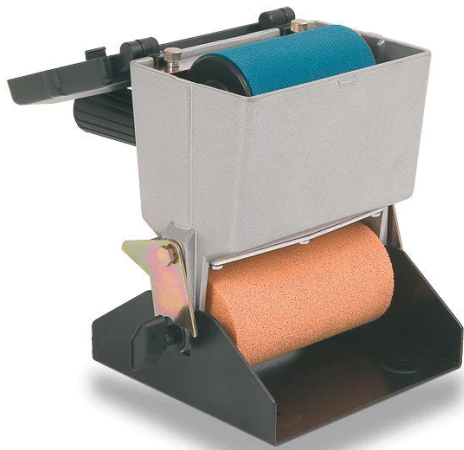

HAND GLUER WITH UPPER ROLLER EM25D BY VIRUTEX

SKU	Option	Part #	Price
6525		EM25D / 2500100	\$259

Model	
Type	Hand Gluer
SKU	6525
Part Number	EM25D / 2500100
Brand	Virutex
Packaging + Shipping	
Shipping Weight (Gross)	1.48 kg

Hand gluer for glueing large surfaces using vinyl glue (White). Lower roller width: 122 mm. Equipped with trigger shut-off device to stop the flow of glue. Also comes with a support where it can be left when not in use, thus keeping the working area and the machine clean. Moreover, is equipped with an upper auxiliary roller for clean glueing of strips.