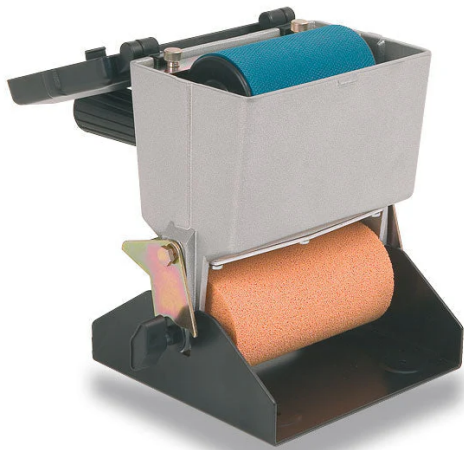

HAND GLUER WITH UPPER ROLLER EM25D BY VIRUTEX

SKU	Option	Part #	Price
6525		EM25D / 2500100	\$259

Model	
Type	Hand Gluer
SKU	6525
Part Number	EM25D / 2500100
Brand	Virutex
Packaging + Shipping	
Shipping Weight (Gross)	1.48 kg

Hand gluer for glueing large surfaces using vinyl glue (White). Lower roller width: 122 mm. Equipped with trigger shut-off device to stop the flow of glue. Also comes with a support where it can be left when not in use, thus keeping the working area and the machine clean. Moreover, is equipped with an upper auxiliary roller for clean glueing of strips.