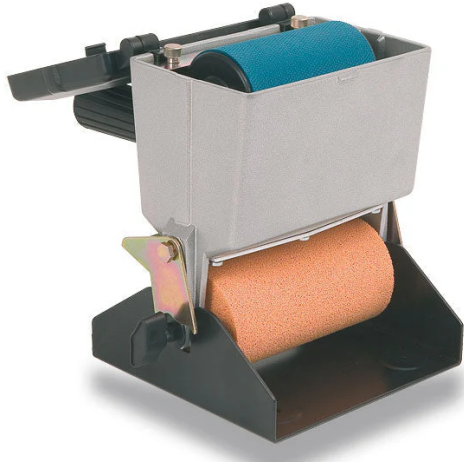

HAND GLUER WITH UPPER ROLLER EM25D BY VIRUTEX

SKU	Option	Part #	Price
6525		EM25D / 2500100	\$259

Model	
Type	Hand Gluer
SKU	6525
Part Number	EM25D / 2500100
Brand	Virutex
Packaging + Shipping	
Shipping Weight (Gross)	1.48 kg

Hand gluer for glueing large surfaces using vinyl glue (White). Lower roller width: 122 mm. Equipped with trigger shut-off device to stop the flow of glue. Also comes with a support where it can be left when not in use, thus keeping the working area and the machine clean. Moreover, is equipped with an upper auxiliary roller for clean glueing of strips.