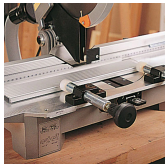

## 1200W 300MM TILTABLE MITRE SAW (WITHOUT UPPER TABLE) TS72C BY VIRUTEX

SKU	Option	Part #	Price
6518		TS72C / 7200001	\$1695

Model	
Type	Mitre Saw
SKU	6518
Part Number	TS72C / 7200001
Brand	Virutex
Size	300mm (12")
Technical - Main	
Power Source	240V 50Hz Single Phase
Motor Power (Input)	1.6HP / 1200W
Dimensions	
Product Weight (Net Weight)	30 kg
Country of Origin	
Manufactured in	Spain
Packaging + Shipping	
Shipping Weight (Gross)	1.48 kg

High precision powerful tiltable mitre saw. Cutting capacity up to 150 mm. Head can be tilted from 0 ° to 45 °. Equipped with integral safety system. Connector for external dust collection. Equipped with hard metal saw blade 48Z. Powerful, precise and safe. Tiltable mitre saw similar to TM72C model but without upper table. **Cutting capacity:-**  
 Cutting to 0 ° x 0 °: 80mm x 150mm  
 Cutting to 0 ° x 45 °: 80mm x 103mm  
 Cutting to 45 ° x at 45 ° left: 63mm x 60mm  
 Cutting to 45 ° x 0 °: 65mm x 150mm