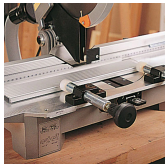

1200W 300MM TILTABLE MITRE SAW (WITHOUT UPPER TABLE) TS72C BY VIRUTEX

SKU	Option	Part #	Price
6518		TS72C / 7200001	\$1695

Model	
Type	Mitre Saw
SKU	6518
Part Number	TS72C / 7200001
Brand	Virutex
Size	300mm (12")
Technical - Main	
Power Source	240V 50Hz Single Phase
Motor Power (Input)	1.6HP / 1200W
Dimensions	
Product Weight (Net Weight)	30 kg
Country of Origin	
Manufactured in	Spain
Packaging + Shipping	
Shipping Weight (Gross)	1.48 kg

High precision powerful tiltable mitre saw. Cutting capacity up to 150 mm. Head can be tilted from 0 ° to 45 °. Equipped with integral safety system. Connector for external dust collection. Equipped with hard metal saw blade 48Z. Powerful, precise and safe. Tiltable mitre saw similar to TM72C model but without upper table. **Cutting capacity:-**
 Cutting to 0 ° x 0 °: 80mm x 150mm
 Cutting to 0 ° x 45 °: 80mm x 103mm
 Cutting to 45 ° x at 45 ° left: 63mm x 60mm
 Cutting to 45 ° x 0 °: 65mm x 150mm