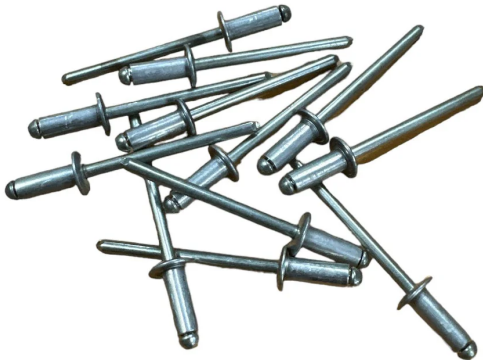

23 Exhibition Drive, Malaga Western Australia

Monday - Friday 7am-5pm + Sat 8am-4pm

Sales Centre for Sales, Advice + Orders

T +61 8 9209 7400

hello@beyondtools.com

SHOP SOILED 4MM X 6.4MM ALUMINIUM POP RIVETS WITH STEEL MANDREL (1000PCE)

SKU	Option	Part #	Price
5697		PA21680	\$36.95

Model	
Type	Rivets
SKU	5697
Part Number	PA21680
Brand	Beyond Tools
Dimensions	
Product Length	185 mm
Product Width	145 mm
Product Height	27 mm
Product Weight (Net Weight)	0.17 kg
Packaging + Shipping	
Shipping Weight (Gross)	1.48 kg
Quantity Per Pack	120

Shop Soiled - Refer Images of Box - New Old Stock 4mm x 6.4mm Aluminium Pop Rivets with Steel Mandrel