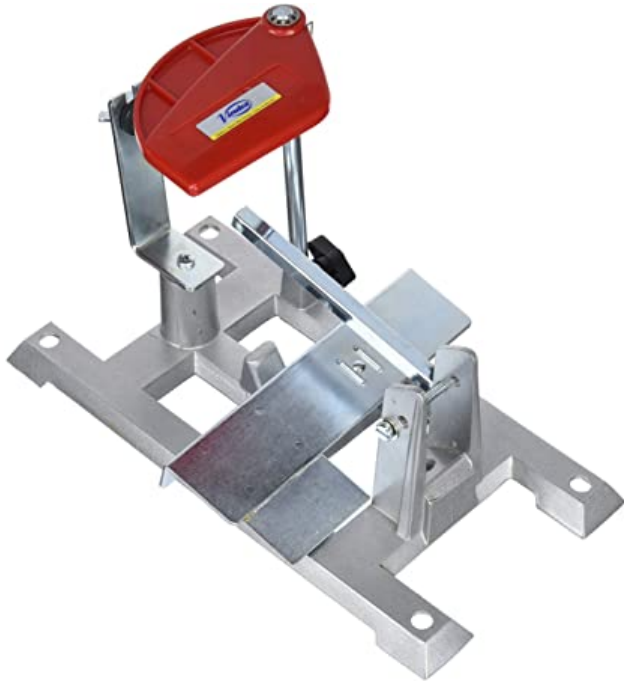

PLANER STAND 3500053 BY VIRUTEX

SKU	Option	Part #	Price
56722		3500053	\$165

Model	
Type	Accessory
SKU	56722
Part Number	3500053
Barcode	8421752350533
Brand	Virutex
Packaging + Shipping	
Shipping Weight (Gross)	1.48 kg

To be fixed to a workbench for using the planer in a stationary position.